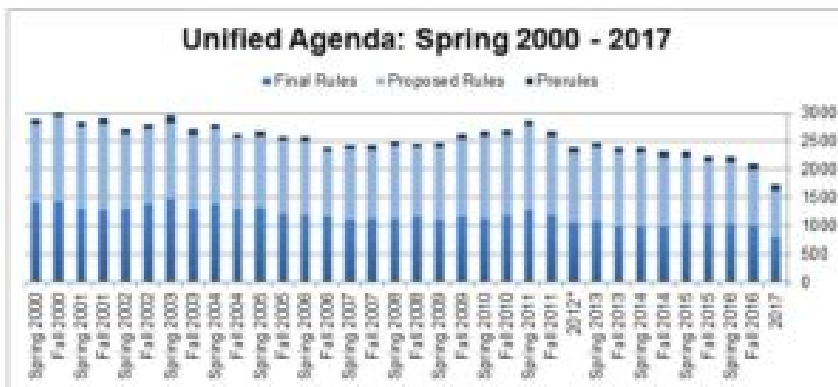

Sort of Good News on Regulations

[George Washington University's Columbian College of Arts and Sciences hosts the Regulatory Studies Center.](#) And today they released some good news. **The volume of new regulations emanating from Washington, D.C. has *decreased*.**

[f](#) GW Regulatory Studies Center | www.regulatorystudies.gwu.edu | [t](#) Follow us @RegStudies

Regulations Issued by Type and Year (click for larger image)

Naturally, I have a complaint. The horizontal axis is at zero. **When I see a bar on a graph like this that extends below that axis I'll be much happier.**